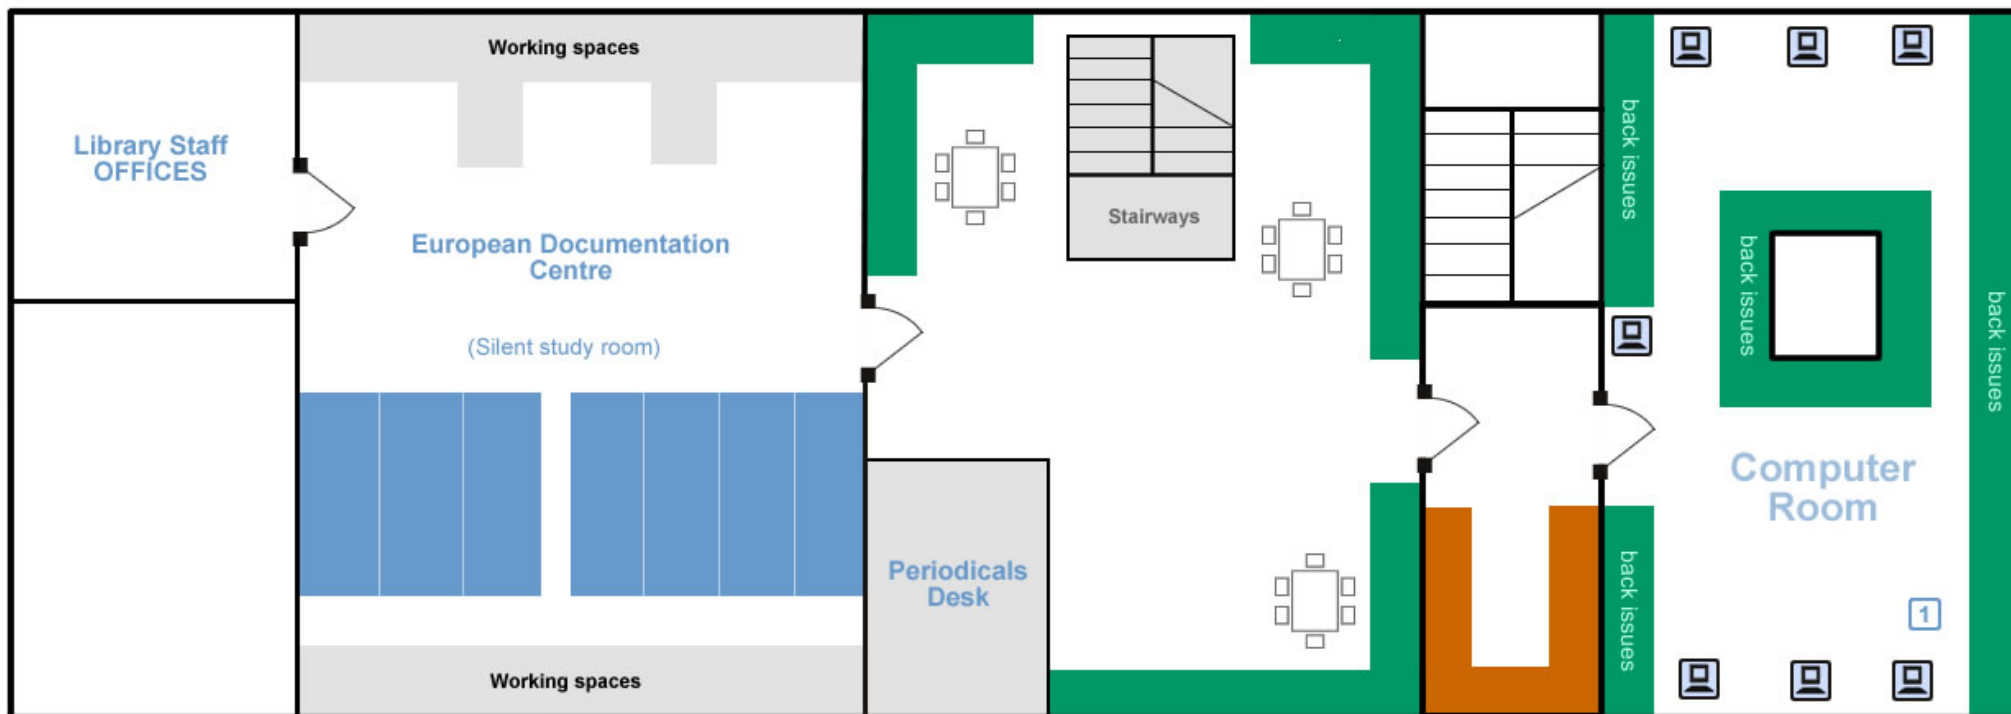

Floorplan

College of Europe Natolin Library

Ground Floor

KEY TO FLOORPLAN

Collections:

- | | |
|--|--|
|  Books - Main Stack |  Polish daily press display |
|  Reference |  Daily press display |
|  Daily and weekly press |  Photocopy machine/printer FKE 009 Bizhub |
|  Language and Career |  PC electronic resources |
|  Annuals | |

First Floor

KEY TO FLOORPLAN

Collections:

■ Periodicals/Serials

■ Master Theses

■ EU official publications

1 Photocopy machine/printer FKE 014

PC PC