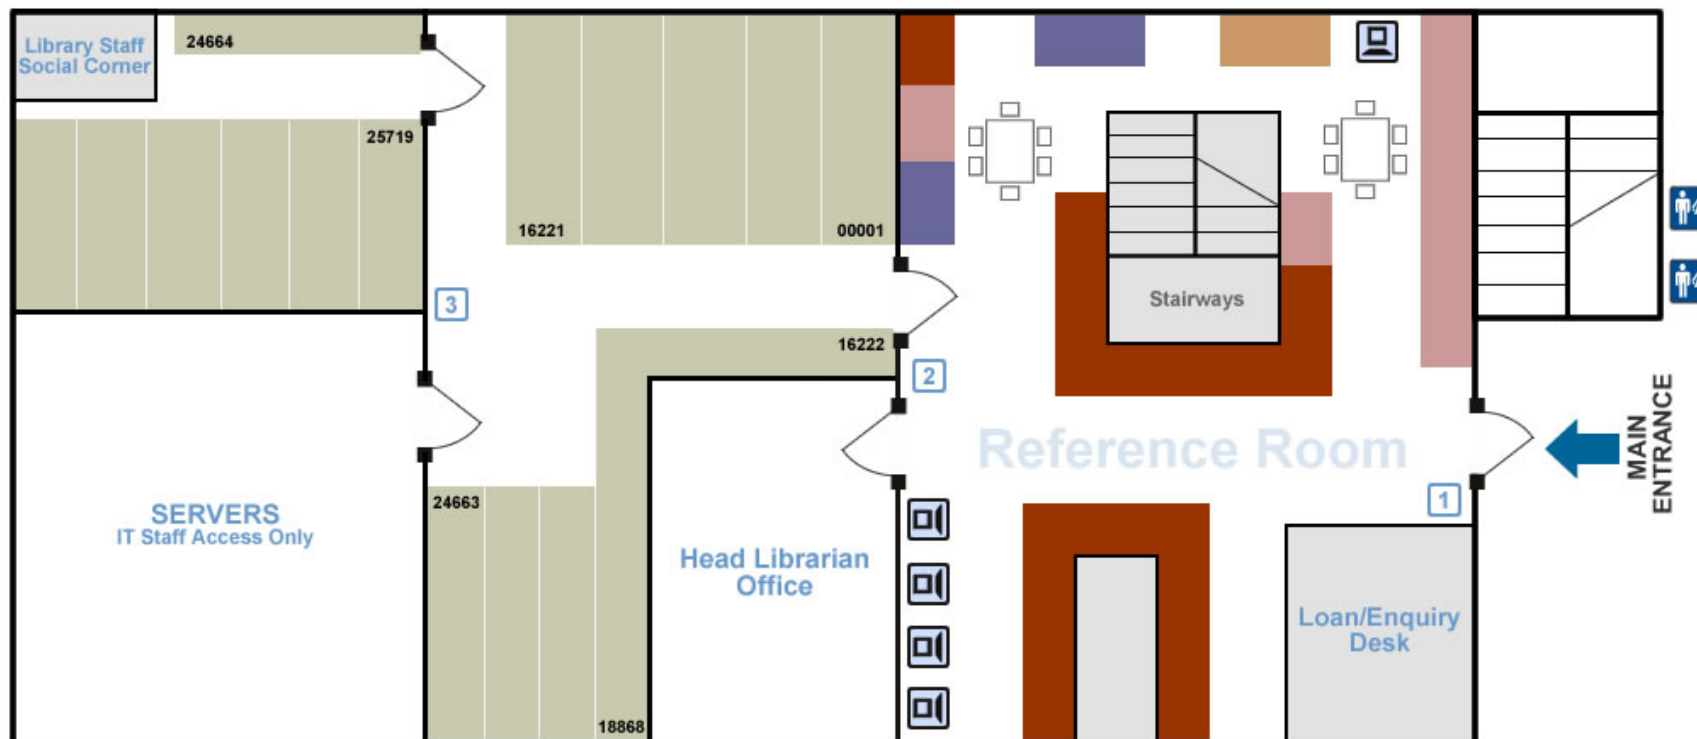

Floorplan

College of Europe Natolin Library

Ground Floor

KEY TO FLOORPLAN

Collections:

- | | |
|--|--|
|  Books - Main Stack |  Polish daily press display |
|  Reference |  Daily press display |
|  Daily and weekly press |  Photocopy machine/printer FKE 009 Bizhub |
|  Language and Career |  PC electronic resources |
|  Annuals | |

First Floor

KEY TO FLOORPLAN

Collections:

■ Periodicals/Serials

■ Master Theses

■ EU official publications

1 Photocopy machine/printer FKE 014

PC PC